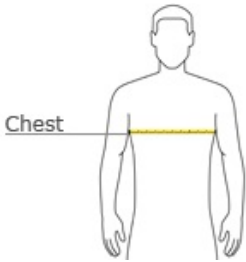

CARE INSTRUCTIONS

Machine wash cold, inside out, with like colors. Only non-chlorine when needed. Tumble dry medium. Medium-hot iron. Do not iron decoration.

front

back

HOW TO MEASURE

CHEST

With arms down at sides, measure around the upper body, under arms and over the fullest part of the chest.

SIZE CHART

	S	M	L	XL	2XL	3XL	4XL	5XL	6XL
Chest	34-36	38-40	42-44	46-48	50-52	54-56	58-60	62-64	66-69

COLOR INFORMATION

Aquatic Blue
PMS 298 C

Ash
PMS No Match

Athletic Heather
PMS No Match

Athletic Maroon
PMS 229 C